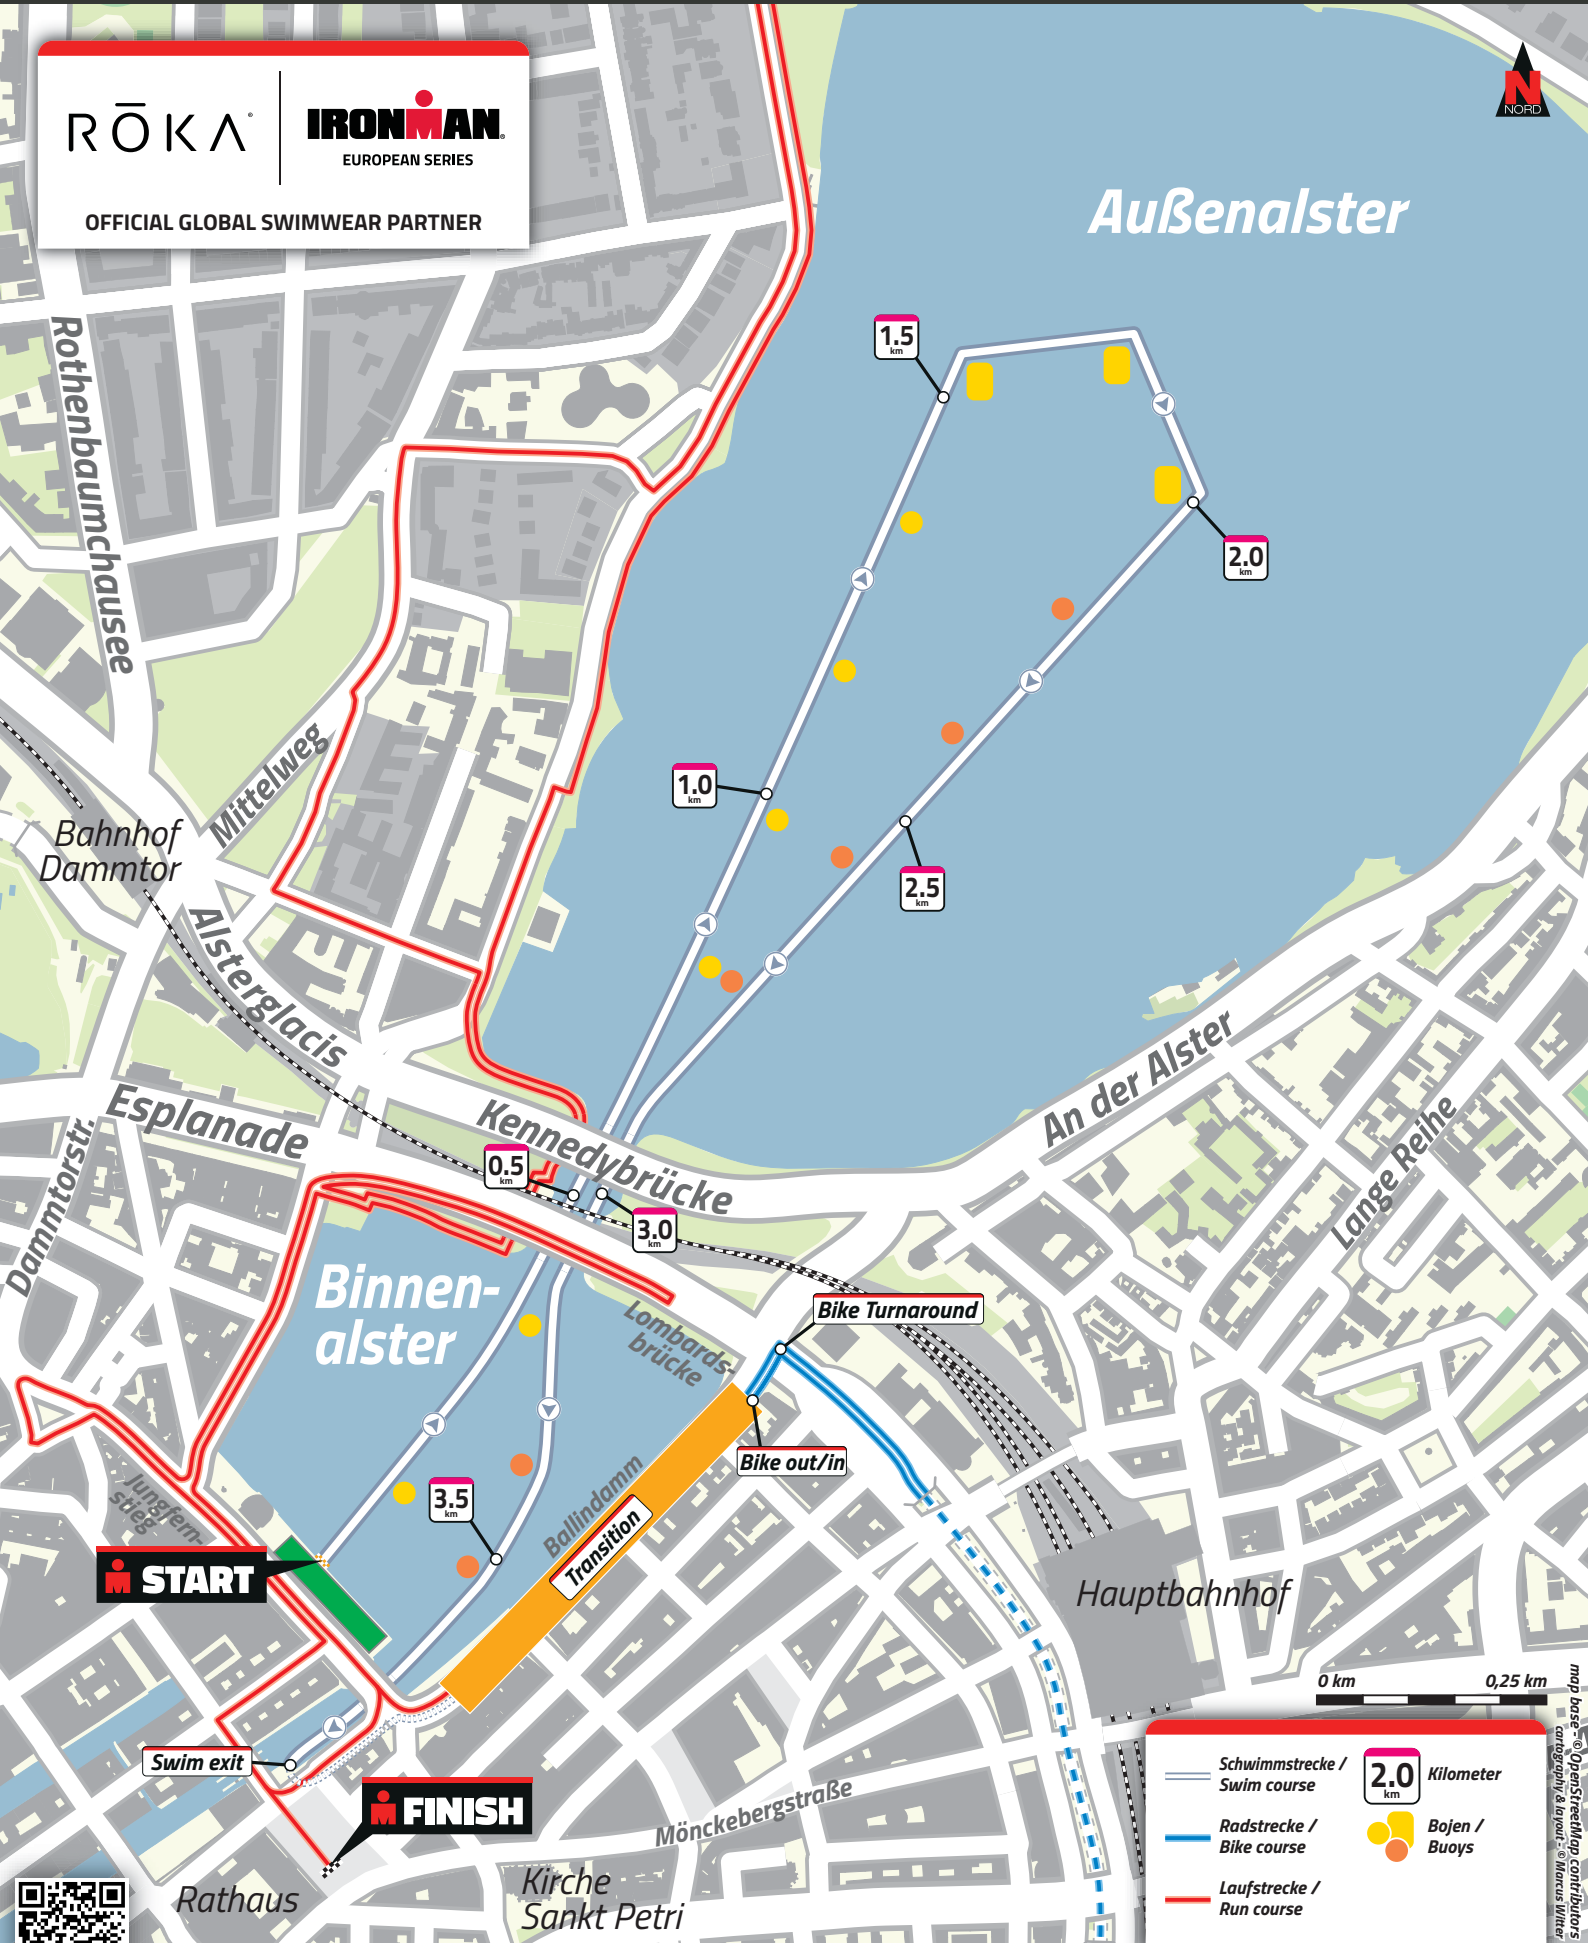

**RÖKA** | **IRONMAN**  
EUROPEAN SERIES  
OFFICIAL GLOBAL SWIMWEAR PARTNER

2.0 km Kilometer  
— Schwimmstrecke / Swim course  
— Radstrecke / Bike course  
— Laufstrecke / Run course  
● Bojen / Buoys