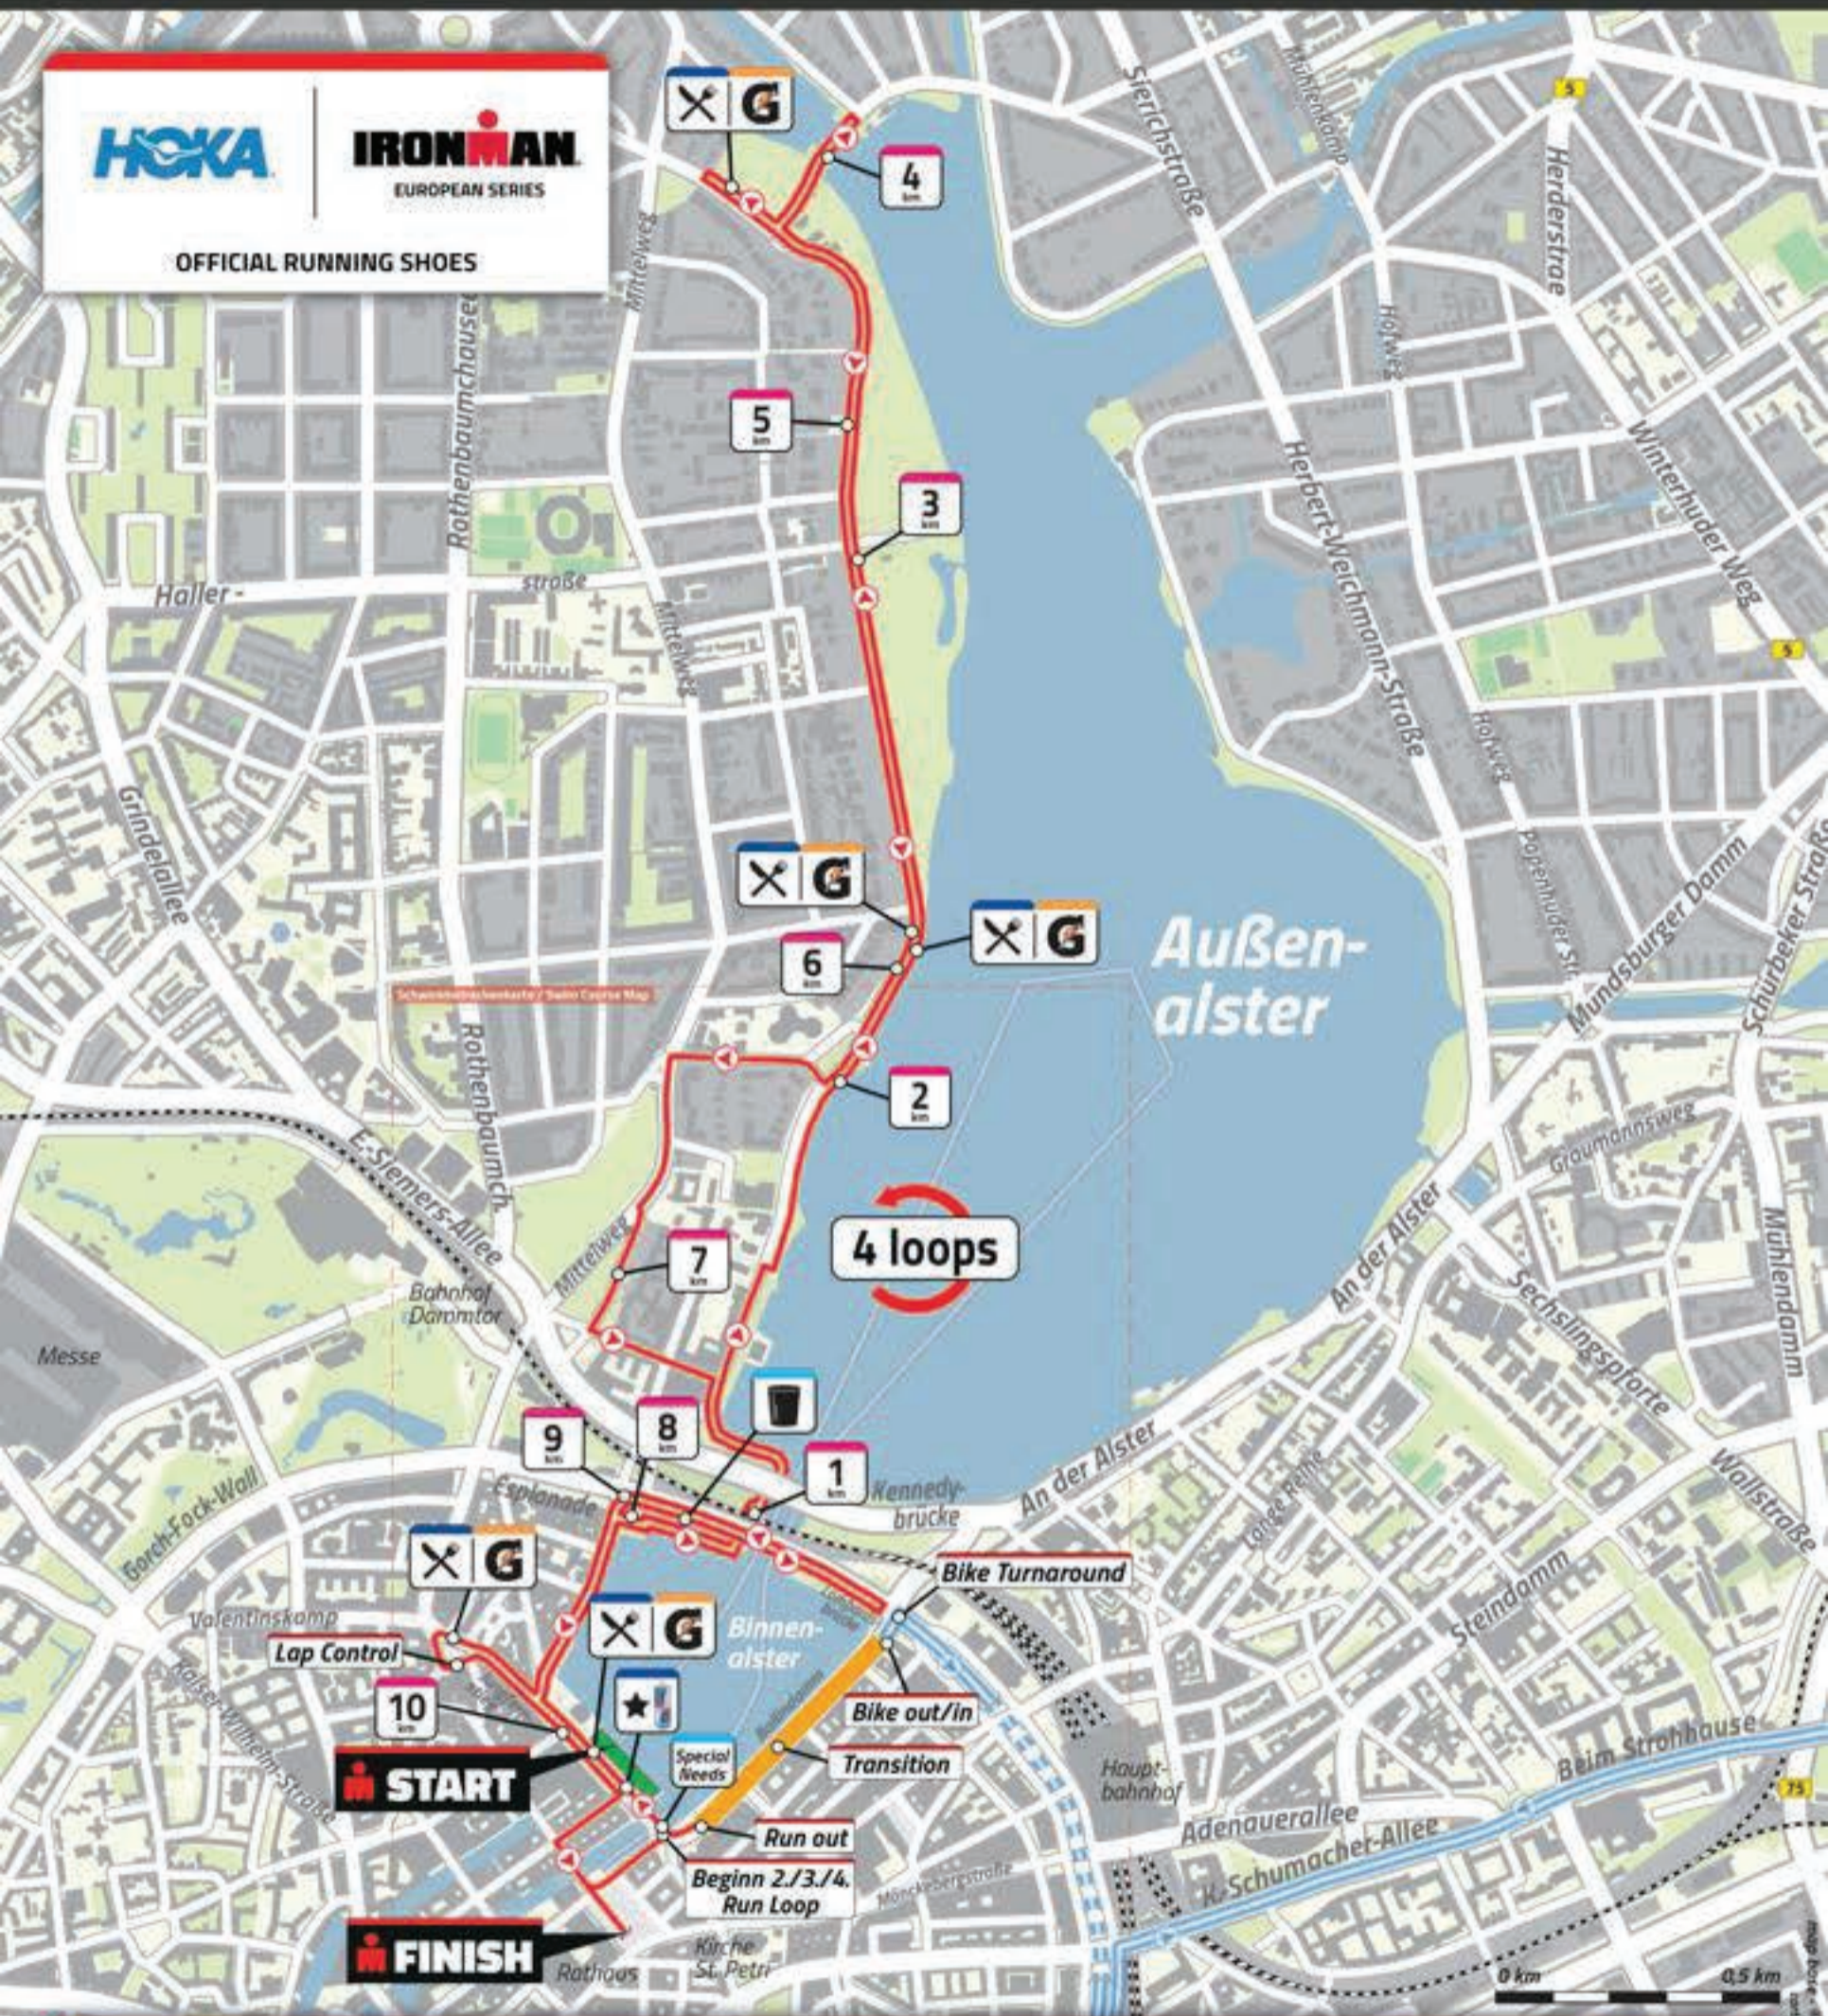

OFFICIAL RUNNING SHOES

42.2 km - 20 Höhenmeter / altitude difference

- Schwimmstrecke / Swim course
- Radstrecke / Bike course
- Laufstrecke / Run course
- Kilometer
- Verpflegung Aid station
- Gatorade
- Energy Station
- Wasser Water station