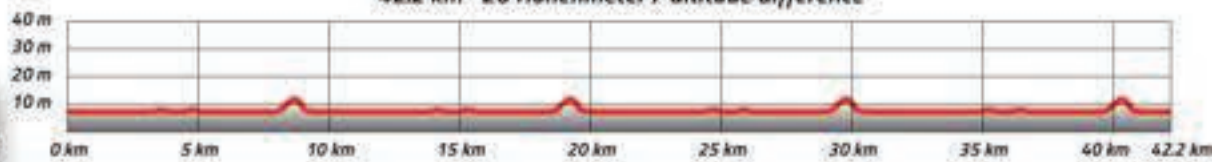

OFFICIAL RUNNING SHOES

42.2 km - 20 Höhenmeter / altitude difference

- Schwimmstrecke / Swim course
- Radstrecke / Bike course
- Laufstrecke / Run course
- Kilometer
- Verpflegung Aid station
- Gatorade
- Energy Station
- Wasser Water station