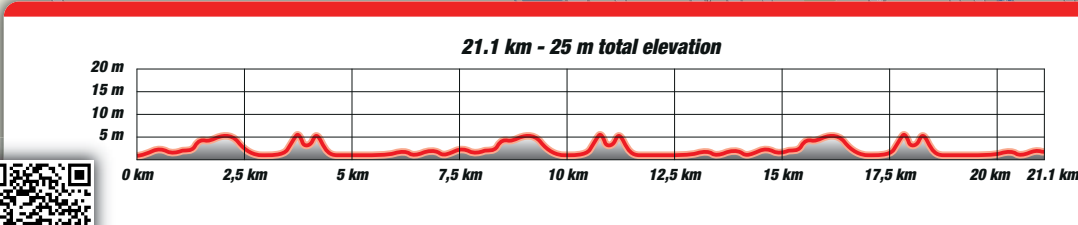

HOKA | **IRONMAN**
EUROPEAN SERIES

OFFICIAL RUNNING SHOES

Swim Course Map

- Swim course
- Bike course
- Run course
- Kilometer
- Aid station
- Gatorade
- Energy station
- Water station