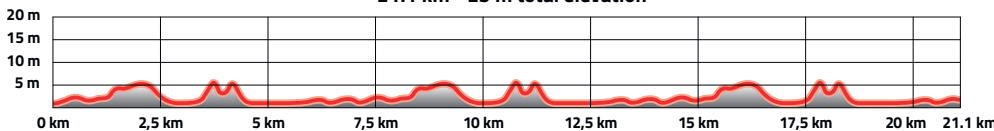

HOKA
FLY HUMAN FLY

IRONMAN

OFFICIAL RUNNING SHOE

21.1 km - 25 m total elevation

- Swim course
- Bike course
- Run course
- Kilometer
- Aid station
- Gatorade
- Energy station
- Water station
- Maurten